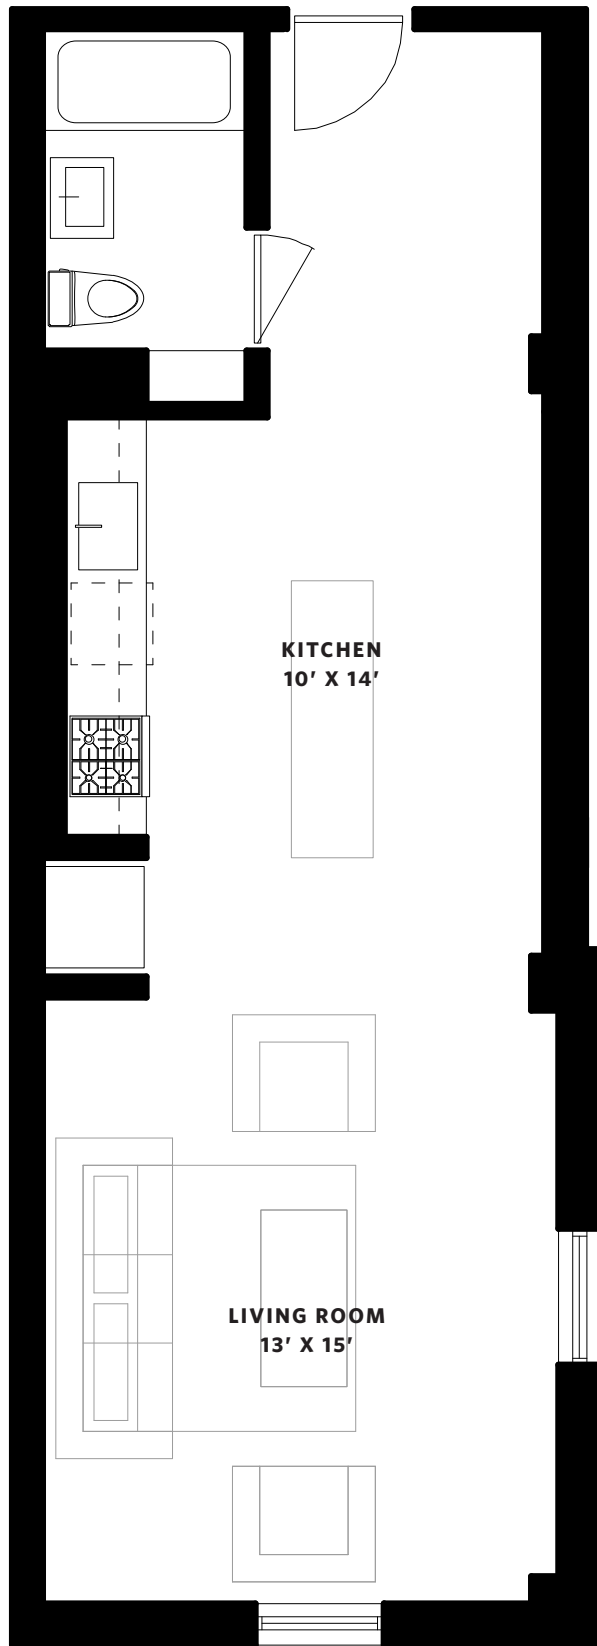

**72 POPLAR STREET  
BROOKLYN, NY**

STUDIO

475 SQUARE FEET

**MYHOME, BROOKLYN**

YOUR HOME, YOUR WAY™

**BRENNAN**  
REAL ESTATE, LLC

**ARCHITECTS**  
NV/da Architects  
6 Maiden Lane  
New York, NY 10039  
212-968-6070

**POTENTIAL OPPORTUNITY**  
for a 475 sq ft, studio at  
72 Poplar Street, Brooklyn, NY

**TO LEARN MORE, CONTACT:**  
Betsy Hoffman  
917 622 3879  
betsy@myhomebrooklyn.com